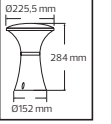

46,0x46,0x51,0

KG
4,4

46,0x46,0x51,0

KG
4,4

PLASTİK

PAPATYA-2

Model	Kod	Watt	Fiyat	Koli İçi	Renk
PAPATYA-2	400-000-142	Max. 40W	645,80 TL	6	SIYAH
PAPATYA-2	400-001-142	Max. 40W	645,80 TL	6	GRİ

46,0x69,0x45,0