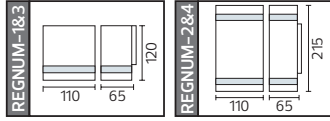

57,5x25,0x29,0	KG 11,0
57,5x25,0x25,0	KG 7,5
57,5x24,0x29,0	KG 10,0
57,5x24,0x25,0	KG 6,7

MANOLYA

Model	Kod	Watt	Fiyat	Koli İçi	Renk
MANOLYA-1	075-008-0001-0100	Max. 35W	14,40 \$	24	SİYAH

30,5x38,0x27,0	KG 8,3
93	85