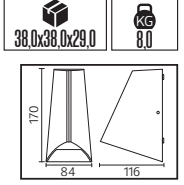

SALKIM

Model	Kod	Watt	Fiyat	Koli İçi	Lümen	Renk	Işık Rengi
SALKIM	076-008-0006-0102	6 W	42,00 $	16	380 lm	SİYAH	4200K

METAL

SELVİ

Model	Kod	Watt	Fiyat	Koli İçi	Lümen	Renk	Işık Rengi
SELVİ	076-007-0006-0102	6 W	36,67 $	24	380 lm	SİYAH	4200K

METAL

MAMBA

Model	Kod	Watt	Fiyat	Koli İçi	Renk
MAMBA	076-066-0001-0100	Max. 2x35W	13,70 $	50	SİYAH

PLASTİK

MAMBA-SQ

Model	Kod	Watt	Fiyat	Koli İçi	Renk
MAMBA-SQ	076-067-0001-0100	Max. 2x35W	13,75 $	50	SİYAH

PLASTİK

WINDSOR

Model	Kod	Watt	Fiyat	Koli İçi	Lümen	Renk	Işık Rengi
WINDSOR-6	076-051-0006-0104	6 W	11,50 $	50	420 lm	SİYAH	3000K

PLASTİK