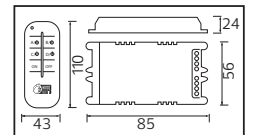

CONTROLLER-1

Model	Kod	Watt	Fiyat	Koli İçi	Renk
CONTROLLER-1	105-001-0001-0020	1000 W	8,60 $	100	BEYAZ

1 KANAL

CONTROLLER-2

Model	Kod	Watt	Fiyat	Koli İçi	Renk
CONTROLLER-2	105-001-0002-0020	2000 W	9,45 $	100	BEYAZ

2 KANAL

CONTROLLER-3

Model	Kod	Watt	Fiyat	Koli İçi	Renk
CONTROLLER-3	105-001-0003-0020	3000 W	10,15 $	100	BEYAZ

3 KANAL

CONTROLLER-4

Model	Kod	Watt	Fiyat	Koli İçi	Renk
CONTROLLER-4	105-001-0004-0020	4000 W	11,00 $	100	BEYAZ

4 KANAL