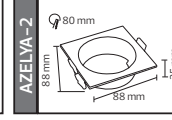

AZELYA SERİSİ

Model	Kod	Watt	Fiyat	Koli İçi	Renk
AZELYA-1	015-048-0001-0100	Max. 10W	2,10 $	200	SİYAH
AZELYA-2	015-048-0002-0100	Max. 10W	2,30 $	200	SİYAH
AZELYA-3	015-048-0003-0100	Max. 2x10W	4,60 $	120	SİYAH

50,0x37,0x40,0	8,5
52,0x37,0x50,0	10,2
50,0x37,0x39,0	11,0

AZELYA SERİSİ

Model	Kod	Watt	Fiyat	Koli İçi	Renk
AZELYA-1	015-048-0001-0000	Max. 10W	2,10 $	200	BEYAZ
AZELYA-2	015-048-0002-0000	Max. 10W	2,30 $	200	BEYAZ
AZELYA-3	015-048-0003-0000	Max. 2x10W	4,60 $	120	BEYAZ

50,0x37,0x40,0	8,5
52,0x37,0x50,0	10,2
50,0x37,0x39,0	11,0

AZELYA SERİSİ

Model	Kod	Watt	Fiyat	Koli İçi	Renk
AZELYA-1	015-048-0001-1300	Max. 10W	2,10 $	200	SİYAH-BEYAZ
AZELYA-2	015-048-0002-1300	Max. 10W	2,30 $	200	SİYAH-BEYAZ
AZELYA-3	015-048-0003-1300	Max. 2x10W	4,60 $	120	SİYAH-BEYAZ

50,0x37,0x40,0	8,5
52,0x37,0x50,0	10,2
50,0x37,0x39,0	11,0