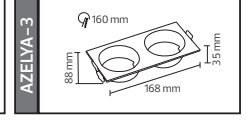

AZELYA SERİSİ

Model	Kod	Watt	Fiyat	Koli İçi	Renk
AZELYA-1	015-048-0001-0000	Max. 10W	2,10 $	200	BEYAZ
AZELYA-2	015-048-0002-0000	Max. 10W	2,30 $	200	BEYAZ
AZELYA-3	015-048-0003-0000	Max. 2x10W	4,60 $	120	BEYAZ

50,0x37,0x40,0	8,5
52,0x37,0x50,0	10,2
50,0x37,0x39,0	11,0