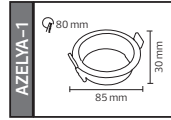

AZELYA SERİSİ

Model	Kod	Watt	Fiyat	Koli İçi	Renk
AZELYA-1	015-048-0001-0100	Max. 10W	2,10 $	200	SİYAH
AZELYA-2	015-048-0002-0100	Max. 10W	2,30 $	200	SİYAH
AZELYA-3	015-048-0003-0100	Max. 2x10W	4,60 $	120	SİYAH

50,0x37,0x40,0	8,5
52,0x37,0x50,0	10,2
50,0x37,0x39,0	11,0

AZELYA SERİSİ

Model	Kod	Watt	Fiyat	Koli İçi	Renk
AZELYA-1	015-048-0001-0000	Max. 10W	2,10 $	200	BEYAZ
AZELYA-2	015-048-0002-0000	Max. 10W	2,30 $	200	BEYAZ
AZELYA-3	015-048-0003-0000	Max. 2x10W	4,60 $	120	BEYAZ

50,0x37,0x40,0	8,5
52,0x37,0x50,0	10,2
50,0x37,0x39,0	11,0

AZELYA SERİSİ

Model	Kod	Watt	Fiyat	Koli İçi	Renk
AZELYA-1	015-048-0001-1300	Max. 10W	2,10 $	200	SİYAH-BEYAZ
AZELYA-2	015-048-0002-1300	Max. 10W	2,30 $	200	SİYAH-BEYAZ
AZELYA-3	015-048-0003-1300	Max. 2x10W	4,60 $	120	SİYAH-BEYAZ

50,0x37,0x40,0	8,5
52,0x37,0x50,0	10,2
50,0x37,0x39,0	11,0