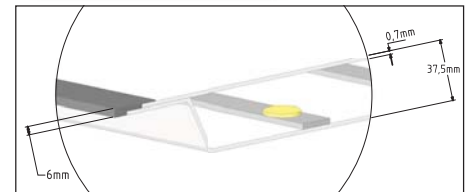

AZER SERİSİ

YENİ ÜRÜN

Model	Kod	Watt	Fiyat	Koli İçi	Renk
AZER-1	015-039-0001-1300	Max. 50W	10,50 $	100	SİYAH-BEYAZ
AZER-1	015-039-0001-0000	Max. 50W	10,50 $	100	BEYAZ
AZER-2	015-040-0001-1300	Max. 50W	12,00 $	100	SİYAH-BEYAZ
AZER-2	015-040-0001-0000	Max. 50W	12,00 $	100	BEYAZ
AZER-3	015-041-0001-1300	Max. 50W	12,00 $	100	SİYAH-BEYAZ
AZER-3	015-041-0001-0000	Max. 50W	12,00 $	100	BEYAZ

55,0x47,0x23,0	4,35 KG
55,0x47,0x23,0	2,9 KG
55,0x47,0x23,0	4,65 KG
55,0x47,0x23,0	3,1 KG
55,0x47,0x23,0	4,95 KG
55,0x47,0x23,0	3,3 KG

PLAZMA

Model	Kod	Watt	Fiyat	Koli İçi	Lümen	Renk	Işık Rengi
PLAZMA-40	056-009-0040-0002	40 W	15,64 $	10	4265 lm	BEYAZ	4200K
PLAZMA-40	056-009-0040-0003	40 W	15,64 $	10	4265 lm	BEYAZ	6400K

62,0x36,5x61,5	12,5 KG
62,0x36,5x61,5	12,5 KG

BACKLIGHT