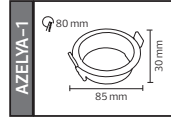

AZELYA SERİSİ

Model	Kod	Watt	Fiyat	Koli İçi	Renk
AZELYA-1	015-048-0001-0100	Max. 10W	2,10 $	200	SİYAH
AZELYA-2	015-048-0002-0100	Max. 10W	2,30 $	200	SİYAH
AZELYA-3	015-048-0003-0100	Max. 2x10W	4,60 $	120	SİYAH

50,0x37,0x40,0	8,5
52,0x37,0x50,0	10,2
50,0x37,0x39,0	11,0

AZELYA SERİSİ

Model	Kod	Watt	Fiyat	Koli İçi	Renk
AZELYA-1	015-048-0001-0000	Max. 10W	2,10 $	200	BEYAZ
AZELYA-2	015-048-0002-0000	Max. 10W	2,30 $	200	BEYAZ
AZELYA-3	015-048-0003-0000	Max. 2x10W	4,60 $	120	BEYAZ

50,0x37,0x40,0	8,5
52,0x37,0x50,0	10,2
50,0x37,0x39,0	11,0

AZELYA SERİSİ

Model	Kod	Watt	Fiyat	Koli İçi	Renk
AZELYA-1	015-048-0001-1300	Max. 10W	2,10 $	200	SİYAH-BEYAZ
AZELYA-2	015-048-0002-1300	Max. 10W	2,30 $	200	SİYAH-BEYAZ
AZELYA-3	015-048-0003-1300	Max. 2x10W	4,60 $	120	SİYAH-BEYAZ

50,0x37,0x40,0	8,5
52,0x37,0x50,0	10,2
50,0x37,0x39,0	11,0