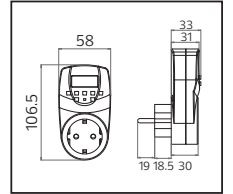

DİJİTAL

HAFTALIK