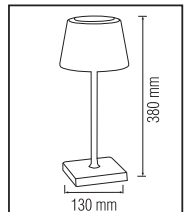

MERIDA 3 CCT SERİSİ

YENİ ÜRÜN

Model	Kod	Watt	Fiyat	Koli İçi	Lümen	Renk	Işık Rengi
MERIDA 3CCT	050-001-0001-0109	3 W	40,00 $	10	80 lm	Siyah	3000K/4500K/6000K
MERIDA 3CCT	050-001-0001-0009	3 W	40,00 $	10	80 lm	Beyaz	3000K/4500K/6000K

62,0x26,0x41,0	9,0
62,0x26,0x41,0	9,0

DIMLI

GLAMOR/RGB SERİSİ

YENİ ÜRÜN

Model	Kod	Watt	Fiyat	Koli İçi	Renk	Işık Rengi
GLAMOR/RGB	050-006-0001-0106	2 W	48,00 $	10	SİYAH	RGB

69,5x29,0x41,0	4,9

DIMLI