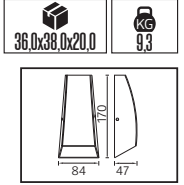

SALKIM

Model	Kod	Watt	Fiyat	Koli İçi	Lümen	Renk	Işık Rengi
SALKIM	076-008-0006-0102	6 W	42,00 $	16	380 lm	SİYAH	4200K

METAL

SELVİ

Model	Kod	Watt	Fiyat	Koli İçi	Lümen	Renk	Işık Rengi
SELVİ	076-007-0006-0102	6 W	36,67 $	24	380 lm	SİYAH	4200K

METAL

MAMBA

Model	Kod	Watt	Fiyat	Koli İçi	Renk
MAMBA	076-066-0001-0100	Max. 2x35W	13,70 $	50	SİYAH

PLASTİK

MAMBA-SQ

Model	Kod	Watt	Fiyat	Koli İçi	Renk
MAMBA-SQ	076-067-0001-0100	Max. 2x35W	13,75 $	50	SİYAH

PLASTİK

WINDSOR

Model	Kod	Watt	Fiyat	Koli İçi	Lümen	Renk	Işık Rengi
WINDSOR-6	076-051-0006-0104	6 W	11,50 $	50	420 lm	SİYAH	3000K

PLASTİK