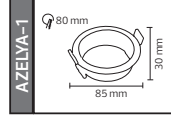

AZELYA SERİSİ

Model	Kod	Watt	Fiyat	Koli İçi	Renk
AZELYA-1	015-048-0001-0100	Max. 10W	2,10 $	200	SİYAH
AZELYA-2	015-048-0002-0100	Max. 10W	2,30 $	200	SİYAH
AZELYA-3	015-048-0003-0100	Max. 2x10W	4,60 $	120	SİYAH

50,0x37,0x40,0	8,5
52,0x37,0x50,0	10,2
50,0x37,0x39,0	11,0

AZELYA SERİSİ

Model	Kod	Watt	Fiyat	Koli İçi	Renk
AZELYA-1	015-048-0001-0000	Max. 10W	2,10 $	200	BEYAZ
AZELYA-2	015-048-0002-0000	Max. 10W	2,30 $	200	BEYAZ
AZELYA-3	015-048-0003-0000	Max. 2x10W	4,60 $	120	BEYAZ

50,0x37,0x40,0	8,5
52,0x37,0x50,0	10,2
50,0x37,0x39,0	11,0

AZELYA SERİSİ

Model	Kod	Watt	Fiyat	Koli İçi	Renk
AZELYA-1	015-048-0001-1300	Max. 10W	2,10 $	200	SİYAH-BEYAZ
AZELYA-2	015-048-0002-1300	Max. 10W	2,30 $	200	SİYAH-BEYAZ
AZELYA-3	015-048-0003-1300	Max. 2x10W	4,60 $	120	SİYAH-BEYAZ

50,0x37,0x40,0	8,5
52,0x37,0x50,0	10,2
50,0x37,0x39,0	11,0