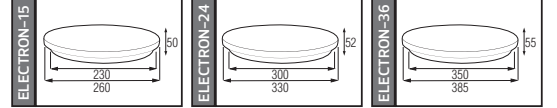

ELECTRON SERİSİ

Model	Kod	Watt	Fiyat	Koli İçi	Lümen	Renk	Işık Rengi
ELECTRON-15	027-010-0015-0003	15 W	15,61 $	20	911lm	BEYAZ	6400K
ELECTRON-24	027-010-0024-0003	24 W	20,94 $	12	1485 lm	BEYAZ	6400K
ELECTRON-36	027-010-0036-0003	36 W	28,35 $	12	2228 lm	BEYAZ	6400K

51,5x31,0x31,0	KG 6,9
36,5x68,5x35,0	KG 6,8
79,0x38,0x40,0	KG 9,3