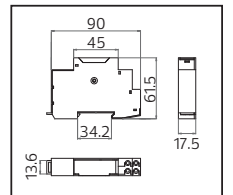

TIMER

Model Kod Watt Fiyat Program Min. Zamanlama Koli İçi

TIMER-1 108-001-0001-0020 **3500W** **8,65 $** 24 Açma-Kapama 30 Dakika 48

57,0x44,0x23,0

KG 77

MEKANİK

GÜNLÜK

TIMER

Model Kod Watt Fiyat Program Min. Zamanlama Koli İçi

TIMER-2 108-002-0001-0020 **3500W** **19,50 $** 20 Açma-Kapama 1 Dakika 48

57,0x44,0x23,0

KG 77

DİJİTAL

HAFTALIK

TIMER

Model Kod Watt Fiyat Program Min. Zamanlama Koli İçi

TIMER-3 108-003-0001-0020 **3500W** **18,25 $** 48 Açma-Kapama 15 Dakika 100

61,0x27,0x17,0

KG 88

MEKANİK

GÜNLÜK