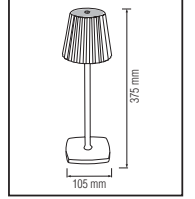

62,0x26,0x41,0	9,0
62,0x26,0x41,0	9,0

DIMLI

GLAMOR/RGB SERİSİ

YENİ ÜRÜN

Model	Kod	Watt	Fiyat	Koli İçi	Renk	Işık Rengi
GLAMOR/RGB	050-006-0001-0106	2 W	48,00 \$	10	SİYAH	RGB

69,5x29,0x41,0	4,9
----------------	-----