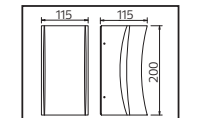

MARATHON

Model	Kod	Watt	Fiyat	Koli İi	Lmen	Renk	İřık Rengi
MARATHON-10	076-100-0010-0104	10 W	18,50 $	50	700 lm	SİYAH	3000K

PLASTİK

SUNLUX-2

Model	Kod	Watt	Fiyat	Koli İi	Lmen	Renk	İřık Rengi
SUNLUX-2	078-016-0003-0103	50 W	81,00 $	4	320 lm	SİYAH	6400K

PLASTİK

SUNLUX

Model	Kod	Watt	Fiyat	Koli İi	Lmen	Renk	İřık Rengi
SUNLUX 1/S	078-016-0002-0103	30 W	35,30 $	12	160lm	SİYAH	6400K
SUNLUX 1/R	078-016-0001-0103	30 W	32,80 $	12	160 lm	SİYAH	6400K

PLASTİK

SERVİ

Model	Kod	Watt	Fiyat	Koli İi	Lmen	Renk	İřık Rengi
SERVİ	076-009-0012-0102	12 W	82,80 $	8	850 lm	SİYAH	4200K

METAL