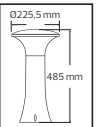

PAPATYA-1

Model	Kod	Watt	Fiyat	Koli İçi	Renk
PAPATYA-1	400-000-141	Max. 40W	554,60 TL	8	SIYAH
PAPATYA-1	400-001-141	Max. 40W	554,60 TL	8	GRİ

46,0x46,0x51,0

KG
4,4

46,0x46,0x51,0

KG
4,4

PLASTİK

PAPATYA-2

Model	Kod	Watt	Fiyat	Koli İçi	Renk
PAPATYA-2	400-000-142	Max. 40W	645,80 TL	6	SIYAH
PAPATYA-2	400-001-142	Max. 40W	645,80 TL	6	GRİ

46,0x69,0x45,0

KG
5,0

46,0x69,0x45,0

KG
5,0

PLASTİK