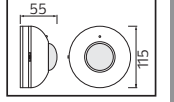

FOCUS

Model	Kod	Watt	Fiyat	Koli İçi	Renk
FOCUS	088-001-0001-0020	Max. 1000W	11,85 $	50	BEYAZ
FOCUS	088-001-0001-0120	Max. 1000W	11,85 $	50	SİYAH