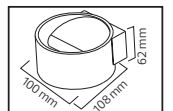

SİSAM

Model	Kod	Watt	Fiyat	Koli İçi	Lümen	Renk	Işık Rengi
SİSAM	029-006-0008-0002	8 W	27,00 $	20	320 lm	BEYAZ	4200K
SİSAM	029-006-0008-0102	8 W	27,00 $	20	320 lm	SİYAH	4200K