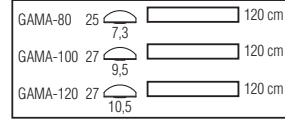

GAMA SERİSİ

YENİ ÜRÜN

Model	Kod	Watt	Fiyat	Koli İçi	Lümen	Renk	Işık Rengi
GAMA-40	052-006-0040-0005	40 W	8,50 $	20	2250 lm	BEYAZ	7000K
GAMA-40	052-006-0040-0105	40 W	9,50 $	20	2250 lm	SİYAH	7000K
GAMA-60	052-006-0060-0005	60 W	9,00 $	20	6500 lm	BEYAZ	7000K
GAMA-60	052-006-0060-0105	60 W	10,00 $	20	6500 lm	SİYAH	7000K
GAMA-80	052-006-0080-0005	80 W	12,50 $	20	8720 lm	BEYAZ	7000K
GAMA-80	052-006-0080-0105	80 W	13,50 $	20	8720 lm	SİYAH	7000K
GAMA-100	052-006-0100-0005	100 W	15,50 $	20	11000 lm	BEYAZ	7000K
GAMA-120	052-006-0120-0005	120 W	21,00 $	20	12200 lm	BEYAZ	7000K

121.5x26.0x14.0	KG 12.0
121.5x26.0x14.0	KG 12.0
121.5x26.0x14.0	KG 12.0
121.5x26.0x14.0	KG 12.0
121.5x27.0x16.5	KG 12.0
121.5x27.0x16.5	KG 12.0
121.5x29.5x22.5	KG 13.5
171.5x29.5x21.0	KG 11.4