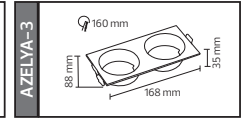

AZELYA SERİSİ

Model	Kod	Watt	Fiyat	Koli İçi	Renk
AZELYA-1	015-048-0001-0100	Max. 10W	2,10 $	200	SİYAH
AZELYA-2	015-048-0002-0100	Max. 10W	2,30 $	200	SİYAH
AZELYA-3	015-048-0003-0100	Max. 2x10W	4,60 $	120	SİYAH

50,0x37,0x40,0	8,5
52,0x37,0x50,0	10,2
50,0x37,0x39,0	11,0