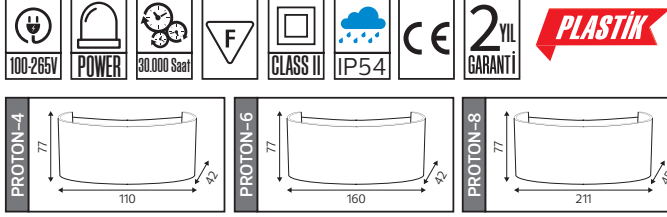

OPERA

Model	Kod	Watt	Fiyat	Koli İçi	Lümen	Renk	Işık Rengi
OPERA-10	076-057-0010-0104	10 W	15,00 $	40	700 lm	SIYAH	3000K

53,0x62,0x51,0	KG 5,5