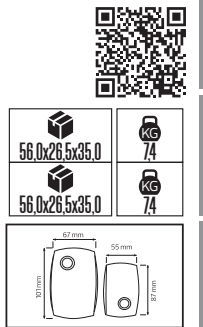

PİL DAHİLDİR