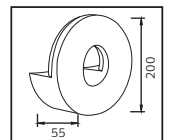

DONUT

Model	Kod	Watt	Fiyat	Koli İçi	Lümen	Renk	İşık Rengi
DONUT-10	076-099-0010-0104	10 W	16,30 $	40	700 lm	SİYAH	3000K