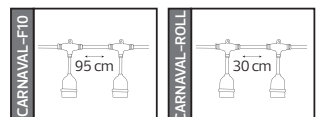

48,0x35,0x35,0	25,6
48,0x32,0x32,0	18,2