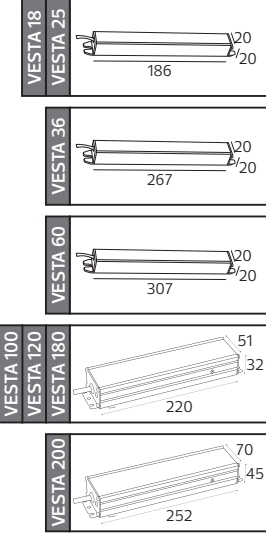

ŞERİT LED TRAFOLARI RGB KONTROL CİHAZLARI

HOROZ® ELECTRIC

IP67

VESTA

Model	Kod	Fiyat	Watt	28x35	50x50	Amper	Class	Koli İçi
VESTA 18	083-001-0018-0120	9,15 $	18 W	3.5m	1.2m	1.5A	II	120
VESTA 25	083-001-0025-0120	12,90 $	25 W	5m	1.7m	2A	II	120
VESTA 36	083-001-0036-0120	17,90 $	36 W	7m	2m	3A	II	78
VESTA 60	083-001-0060-0120	27,70 $	60 W	12m	4m	5A	II	78
VESTA 100	083-001-0100-0120	39,60 $	100 W	20m	6.5m	8.5A	I	28
VESTA 120	083-001-0120-0120	41,10 $	120 W	25m	8m	10A	I	28
VESTA 180	083-001-0180-0120	49,50 $	180 W	37m	12m	15A	I	22
VESTA 200	083-001-0200-0120	60,80 $	200 W	40m	13m	17A	I	15

Model	Boyut (mm)	Ağırlık (KG)
VESTA 18	47,0x27,5x19,0	17,0
VESTA 25	47,0x27,5x19,0	18,0
VESTA 36	47,0x29,5x19,0	16,4
VESTA 60	33,5x47,5x19,0	19,2
VESTA 100	47,0x27,5x19,0	18,6
VESTA 120	47,0x27,5x19,0	19,8
VESTA 180	47,0x27,5x19,0	18,8
VESTA 200	46,0x28,0x17,5	17,6

DIŞ MEKAN

VITA SERİSİ

YENİ ÜRÜN

Model	Kod	Fiyat	Watt	Çıkış Akımı	Koli İçi
VITA-10	082-006-0001-0120	1,90 $	10W	1A	200
VITA-25	082-006-0002-0120	2,50 $	25W	2A	200
VITA-36	082-006-0003-0120	3,20 $	36W	3A	200
VITA-60	082-006-0005-0120	5,50 $	60W	5A	200

Model	Boyut (mm)	Ağırlık (KG)
VITA-10	38,0x38,0x32,0	10,7
VITA-25	42,0x34,0x39,5	14,0
VITA-36	43,5x37,5x34,0	15,2
VITA-60	49,5x49,5x35,0	18,34