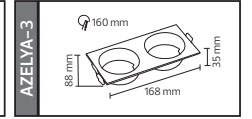

AZELYA SERİSİ

Model	Kod	Watt	Fiyat	Koli İçi	Renk
AZELYA-1	015-048-0001-1300	Max. 10W	2,10 $	200	SİYAH-BEYAZ
AZELYA-2	015-048-0002-1300	Max. 10W	2,30 $	200	SİYAH-BEYAZ
AZELYA-3	015-048-0003-1300	Max. 2x10W	4,60 $	120	SİYAH-BEYAZ

50,0x37,0x40,0	8,5
52,0x37,0x50,0	10,2
50,0x37,0x39,0	11,0