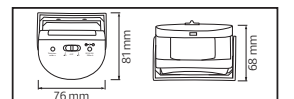

PLAY SERİSİ

Model	Kod	Voltaj	Fiyat	Koli İçi	Renk
PLAY	086-005-0001-0020	4.5V DC	13,50 $	60	BEYAZ