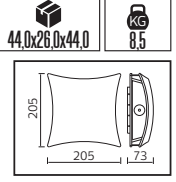

TAFLAN

Model	Kod	Watt	Fiyat	Koli İçi	Lümen	Renk	Işık Rengi
TAFLAN	076-006-0006-0102	5.5 W	71,00 $	12	435 lm	SİYAH	4200K