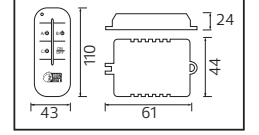

CONTROLLER-1

Model	Kod	Watt	Fiyat	Koli İçi	Renk
CONTROLLER-1	105-001-0001-0020	1000 W	8,60 $	100	BEYAZ

1 KANAL

CONTROLLER-2

Model	Kod	Watt	Fiyat	Koli İçi	Renk
CONTROLLER-2	105-001-0002-0020	2000 W	9,45 $	100	BEYAZ

2 KANAL

CONTROLLER-3

Model	Kod	Watt	Fiyat	Koli İçi	Renk
CONTROLLER-3	105-001-0003-0020	3000 W	10,15 $	100	BEYAZ

3 KANAL

CONTROLLER-4

Model	Kod	Watt	Fiyat	Koli İçi	Renk
CONTROLLER-4	105-001-0004-0020	4000 W	11,00 $	100	BEYAZ

4 KANAL