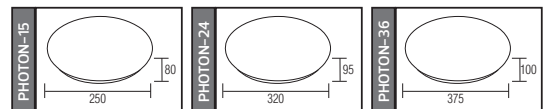

PHOTON SERİSİ

Model	Kod	Watt	Fiyat	Koli İçi	Lümen	Renk	Işık Rengi
PHOTON-15	027-005-0015-0003	15 W	15,64 $	20	911lm	BEYAZ	6400K
PHOTON-24	027-005-0024-0003	24 W	21,02 $	12	1485 lm	BEYAZ	6400K
PHOTON-36	027-005-0036-0003	36 W	28,43 $	12	2228 lm	BEYAZ	6400K

49,5x54,0x54,5	KG 7,1
68,5x62,0x35,0	KG 7,4
78,5x65,0x40,0	KG 9,9