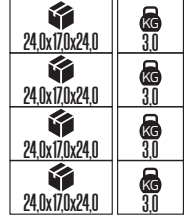

MICRO SERİSİ

Model	Kod	Watt	Fiyat	Koli İçi	Lümen	Işık Rengi
MICRO-2	001-010-0002-0001	1.5 W	1,55 $	200	90 lm	2700K
MICRO-2	001-010-0002-0003	1.5 W	1,55 $	200	90 lm	6400K
MICRO-3	001-010-0003-0001	3 W	2,50 $	200	160 lm	2700K
MICRO-3	001-010-0003-0003	3 W	2,50 $	200	160 lm	6400K

PIKO SERİSİ

Model	Kod	Watt	Fiyat	Koli İçi	Lümen	Işık Rengi
PIKO-2 (HL450L)	001-007-0002-0001	1.5 W	1,90 $	200	105 lm	2700K
PIKO-2 (HL450L)	001-007-0002-0003	1.5 W	1,90 $	200	105 lm	6400K
PIKO-3 (HL451L)	001-007-0003-0001	2.50 W	3,75 $	200	210 lm	2700K
PIKO-3 (HL451L)	001-007-0003-0003	2.50 W	3,75 $	200	210 lm	6400K

DİMLİ

HL 448L

Model	Kod	Watt	Fiyat	Koli İçi	Lümen	Işık Rengi
HL 448L	LEDLMP-0448001001	1 W	1,90 $	216	80 lm	6400K

MINI

Model	Kod	Watt	Fiyat	Koli İçi	Lümen	Işık Rengi
MINI	001-009-0002-0001	1.5 W	2,50 $	200	60 lm	2700K
MINI	001-009-0002-0003	1.5 W	2,50 $	200	60 lm	6400K

MIDI

Model	Kod	Watt	Fiyat	Koli İçi	Lümen	Işık Rengi
MIDI	001-012-0002-0001	1.5 W	1,52 $	200	110 lm	2700K
MIDI	001-012-0002-0003	1.5 W	1,52 $	200	110 lm	6400K