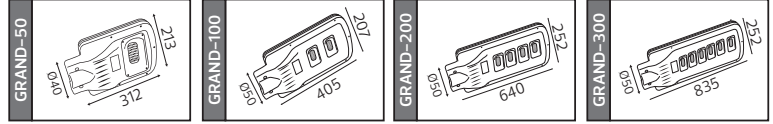

SOLAR

GRAND SERİSİ

Model	Kod	Watt	Fiyat	Koli İçi	Lümen	Renk	Işık Rengi
GRAND-50	074-009-0050-0103	50 W	46,75 $	10	826 lm	SİYAH	6400K
GRAND-100	074-009-0100-0103	100 W	54,80 $	10	984 lm	SİYAH	6400K
GRAND-200	074-009-0200-0103	200 W	99,90 $	5	1198 lm	SİYAH	6400K
GRAND-300	074-009-0300-0103	300 W	131,70 $	3	1567 lm	SİYAH	6400K

65,0x22,5x33,0	31,9
42,0x34,0x43,0	18,7
65,5x43,0x27,0	19,2
87,0x26,0x27,0	3,8