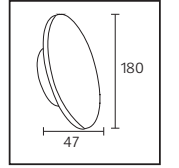

VOLCANO 3 CCT

Model	Kod	Watt	Fiyat	Koli İçi	Lümen	Renk	İşık Rengi
VOLCANO 3 CCT	076-119-0012-0009	12 W	17,50 $	20	1200 lm	BEYAZ	3 CCT
VOLCANO 3 CCT	076-119-0012-0109	12 W	17,50 $	20	1200 lm	SİYAH	3 CCT