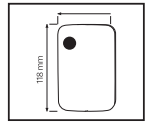

PİL DAHİLDİR