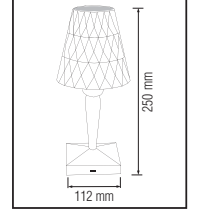

WANDA 3 CCT SERİSİ

YENİ ÜRÜN

Model	Kod	Watt	Fiyat	Koli İçi	Lümen	Renk	Işık Rengi
WANDA 3 CCT	050-005-0001-0009	1W	19,00 $	20	30 lm	KRİSTAL	3000K/4500K/6000K

50,5x21,0x57,0

KG
8,0