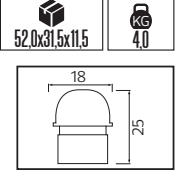

SMART

Model	Kod	Watt	Fiyat	Koli İçi	Renk
SMART	088-001-0005-0020	Max. 1200W	11,10 $	50	BEYAZ