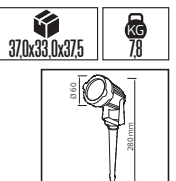

OPTIC-X

YENİ ÜRÜN

Model	Kod	Watt	Fiyat	Koli İçi	Renk
OPTIC-X	075-021-0001-0100	Max. 10 W	9,40 $	50	SİYAH

Suitable for floor installation

CARBON

YENİ ÜRÜN

Model	Kod	Watt	Fiyat	Koli İçi	Lümen	Renk	Işık Rengi
CARBON	076-113-0007-0104	7 W	9,40 $	40	490 lm	SİYAH	3000K
CARBON	076-113-0007-0113	7 W	9,40 $	40	490 lm	SİYAH	YEŞİL