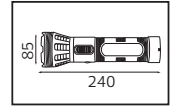

BEST

Model	Kod	Watt	Fiyat	Koli İçi	Lümen	Renk	Işık Rengi
BEST-5	084-024-0005-0610	5 W	15,80 $	60	210 lm	KIRMIZI	8000K-12000K