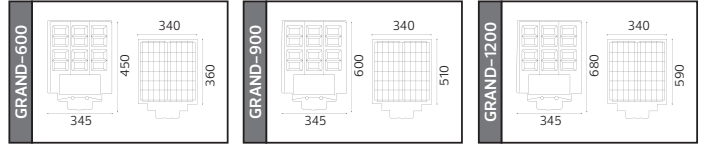

65,0x22,5x33,0	31,9
42,0x34,0x43,0	18,7
65,5x43,0x27,0	19,2
87,0x26,0x27,0	3,8

SOLAR

GRAND XL SERİSİ

Model	Kod	Watt	Fiyat	Koli İçi	Lümen	Renk	Işık Rengi		
GRAND XL 600	074-009-0600-0103	600 W	157,60 \$	5	2092 lm	SİYAH	6400K	43,0x36,0x47,0	4,1 KG
GRAND XL 900	074-009-0900-0103	900 W	170,00 \$	4	2668 lm	SİYAH	6400K	62,5x35,0x37,0	4,3 KG
GRAND XL 1200	074-009-1200-0103	1200 W	187,00 \$	4	3066 lm	SİYAH	6400K	70,0x35,0x37,0	6,6 KG