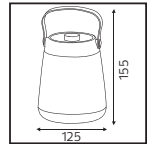

VERON

Model	Kod	Watt	Fiyat	Koli İçi	Lümen	Işık Rengi
VERON	084-037-0015-0009	15 W	32,30 $	30	150/290/160 lm	3000K/4200K/6400K