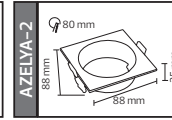

AZELYA SERİSİ

Model	Kod	Watt	Fiyat	Koli İçi	Renk
AZELYA-1	015-048-0001-0100	Max. 10W	2,10 $	200	SİYAH
AZELYA-2	015-048-0002-0100	Max. 10W	2,30 $	200	SİYAH
AZELYA-3	015-048-0003-0100	Max. 2x10W	4,60 $	120	SİYAH

50,0x37,0x40,0	8,5
52,0x37,0x50,0	10,2
50,0x37,0x39,0	11,0

AZELYA SERİSİ

Model	Kod	Watt	Fiyat	Koli İçi	Renk
AZELYA-1	015-048-0001-0000	Max. 10W	2,10 $	200	BEYAZ
AZELYA-2	015-048-0002-0000	Max. 10W	2,30 $	200	BEYAZ
AZELYA-3	015-048-0003-0000	Max. 2x10W	4,60 $	120	BEYAZ

50,0x37,0x40,0	8,5
52,0x37,0x50,0	10,2
50,0x37,0x39,0	11,0

AZELYA SERİSİ

Model	Kod	Watt	Fiyat	Koli İçi	Renk
AZELYA-1	015-048-0001-1300	Max. 10W	2,10 $	200	SİYAH-BEYAZ
AZELYA-2	015-048-0002-1300	Max. 10W	2,30 $	200	SİYAH-BEYAZ
AZELYA-3	015-048-0003-1300	Max. 2x10W	4,60 $	120	SİYAH-BEYAZ

50,0x37,0x40,0	8,5
52,0x37,0x50,0	10,2
50,0x37,0x39,0	11,0