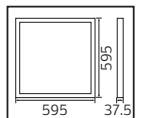

AZER SERİSİ

YENİ ÜRÜN

Model	Kod	Watt	Fiyat	Koli İçi	Renk
AZER-1	015-039-0001-1300	Max. 50W	10,50 $	100	SİYAH-BEYAZ
AZER-1	015-039-0001-0000	Max. 50W	10,50 $	100	BEYAZ
AZER-2	015-040-0001-1300	Max. 50W	12,00 $	100	SİYAH-BEYAZ
AZER-2	015-040-0001-0000	Max. 50W	12,00 $	100	BEYAZ
AZER-3	015-041-0001-1300	Max. 50W	12,00 $	100	SİYAH-BEYAZ
AZER-3	015-041-0001-0000	Max. 50W	12,00 $	100	BEYAZ

55,0x47,0x23,0	4,35 KG
55,0x47,0x23,0	2,9 KG
55,0x47,0x23,0	4,65 KG
55,0x47,0x23,0	3,1 KG
55,0x47,0x23,0	4,95 KG
55,0x47,0x23,0	3,3 KG

PLAZMA

Model	Kod	Watt	Fiyat	Koli İçi	Lümen	Renk	Işık Rengi
PLAZMA-40	056-009-0040-0002	40 W	15,64 $	10	4265 lm	BEYAZ	4200K
PLAZMA-40	056-009-0040-0003	40 W	15,64 $	10	4265 lm	BEYAZ	6400K

62,0x36,5x61,5	12,5 KG
62,0x36,5x61,5	12,5 KG

BACKLIGHT