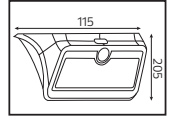

SENSÖRLÜ

SOLAR