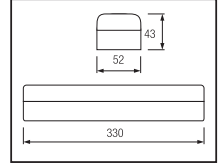

ZICO

Model	Kod	Watt	Fiyat	Koli İçi	Lümen	Renk	Işık Rengi
ZICO-4	084-012-0004-0005	3 W	29,00 $	36	265 lm	BEYAZ	7000K

220-240V	SMD	30.000 Saat	F	CLASS II	IP20	ŞARJLI	Sealed Acid 1x4V 1.6 Ah	ZAYIF MOD 10 SAAT	GÜÇLÜ MOD 2 SAAT	1-OFF-2	CE	2 YIL GARANTİ

33,0x44,0x35,0	KG 17,7