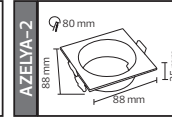

AZELYA SERİSİ

Model	Kod	Watt	Fiyat	Koli İçi	Renk
AZELYA-1	015-048-0001-0100	Max. 10W	2,10 $	200	SİYAH
AZELYA-2	015-048-0002-0100	Max. 10W	2,30 $	200	SİYAH
AZELYA-3	015-048-0003-0100	Max. 2x10W	4,60 $	120	SİYAH

50,0x37,0x40,0	8,5
52,0x37,0x50,0	10,2
50,0x37,0x39,0	11,0

AZELYA SERİSİ

Model	Kod	Watt	Fiyat	Koli İçi	Renk
AZELYA-1	015-048-0001-0000	Max. 10W	2,10 $	200	BEYAZ
AZELYA-2	015-048-0002-0000	Max. 10W	2,30 $	200	BEYAZ
AZELYA-3	015-048-0003-0000	Max. 2x10W	4,60 $	120	BEYAZ

50,0x37,0x40,0	8,5
52,0x37,0x50,0	10,2
50,0x37,0x39,0	11,0

AZELYA SERİSİ

Model	Kod	Watt	Fiyat	Koli İçi	Renk
AZELYA-1	015-048-0001-1300	Max. 10W	2,10 $	200	SİYAH-BEYAZ
AZELYA-2	015-048-0002-1300	Max. 10W	2,30 $	200	SİYAH-BEYAZ
AZELYA-3	015-048-0003-1300	Max. 2x10W	4,60 $	120	SİYAH-BEYAZ

50,0x37,0x40,0	8,5
52,0x37,0x50,0	10,2
50,0x37,0x39,0	11,0