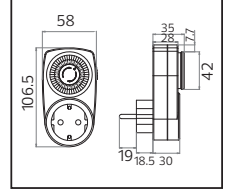

MEKANİK

GÜNLÜK