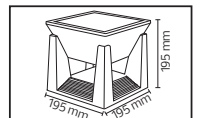

SERENZA SERİSİ

YENİ ÜRÜN

Model	Kod	Watt	Fiyat	Koli İçi	Lümen	Renk	Işık Rengi

SERENZA	078-021-0002-0104	75 W	53,00 $	10	2400 lm	SİYAH	3000K

107,5x43,5x22,5

11,0

SOLAR