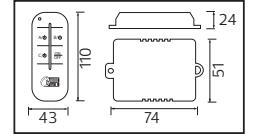

CONTROLLER-1

Model	Kod	Watt	Fiyat	Koli İçi	Renk
CONTROLLER-1	105-001-0001-0020	1000 W	8,60 $	100	BEYAZ

1 KANAL

CONTROLLER-2

Model	Kod	Watt	Fiyat	Koli İçi	Renk
CONTROLLER-2	105-001-0002-0020	2000 W	9,45 $	100	BEYAZ

2 KANAL

CONTROLLER-3

Model	Kod	Watt	Fiyat	Koli İçi	Renk
CONTROLLER-3	105-001-0003-0020	3000 W	10,15 $	100	BEYAZ

3 KANAL

CONTROLLER-4

Model	Kod	Watt	Fiyat	Koli İçi	Renk
CONTROLLER-4	105-001-0004-0020	4000 W	11,00 $	100	BEYAZ

4 KANAL