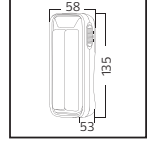

FORLAN

Model	Kod	Watt	Fiyat	Koli İçi	Lümen	Işık Rengi
FORLAN	084-023-0010-0005	10 W	15,65 $	50	430 lm	7000K