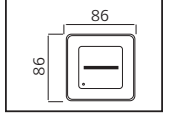

SENSÖRLÜ

QUARTZ

Model	Kod	Watt	Fiyat	Koli İçi	Lümen	Renk	Işık Rengi
QUARTZ	079-027-0002-0017	2 W	14,85 $	100	50 lm	BEYAZ	4000K