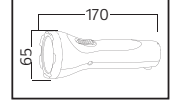

PELE

Model	Kod	Watt	Fiyat	Koli İçi	Lümen	Renk	Işık Rengi
PELE-3	084-006-0003-0605	3 W	9,70 $	50	120 lm	KIRMIZI	7000K-9000K