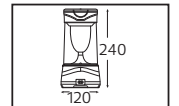

ROMARIO

Model	Kod	Watt	Fiyat	Koli İçi	Lümen	Renk	Işık Rengi
ROMARIO	084-022-0010-0005	10 W	39,35 $	16	360 lm	BEYAZ	7000K-9000K