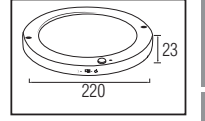

MARTHA SERİSİ

Model	Kod	Watt	Fiyat	Koli İçi	Lümen	Renk	Işık Rengi
MARTHA-18	016-060-0018-0003	18 W	24,00 $	20	1830 lm	BEYAZ	6400K
MARTHA-18	016-060-0018-0103	18 W	24,00 $	20	1830 lm	SİYAH	6400K