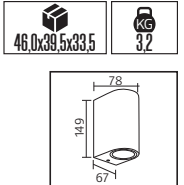

SALKIM

Model	Kod	Watt	Fiyat	Koli İçi	Lümen	Renk	Işık Rengi
SALKIM	076-008-0006-0102	6 W	42,00 $	16	380 lm	SİYAH	4200K

METAL

SELVİ

Model	Kod	Watt	Fiyat	Koli İçi	Lümen	Renk	Işık Rengi
SELVİ	076-007-0006-0102	6 W	36,67 $	24	380 lm	SİYAH	4200K

METAL

MAMBA

Model	Kod	Watt	Fiyat	Koli İçi	Renk
MAMBA	076-066-0001-0100	Max. 2x35W	13,70 $	50	SİYAH

PLASTİK

MAMBA-SQ

Model	Kod	Watt	Fiyat	Koli İçi	Renk
MAMBA-SQ	076-067-0001-0100	Max. 2x35W	13,75 $	50	SİYAH

PLASTİK

WINDSOR

Model	Kod	Watt	Fiyat	Koli İçi	Lümen	Renk	Işık Rengi
WINDSOR-6	076-051-0006-0104	6 W	11,50 $	50	420 lm	SİYAH	3000K

PLASTİK